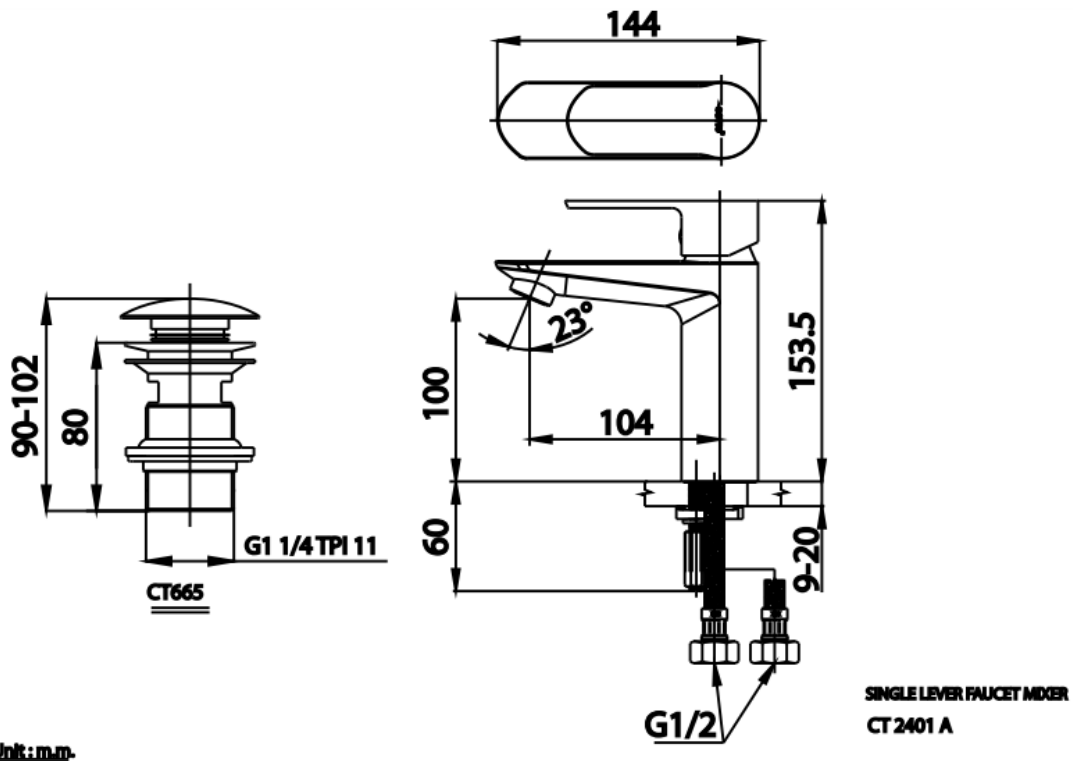

Brand : COTTO, Thailand
 Name : Waltz basin mixer w/ pop-up and flex hose
 Item Code : CT2401A
 Designer :
 Color / Finish: Chrome
 Dimensions : 144 x 153.5 mm

Product info:

- Waltz basin mixer
- With pop-up
- With flex hose